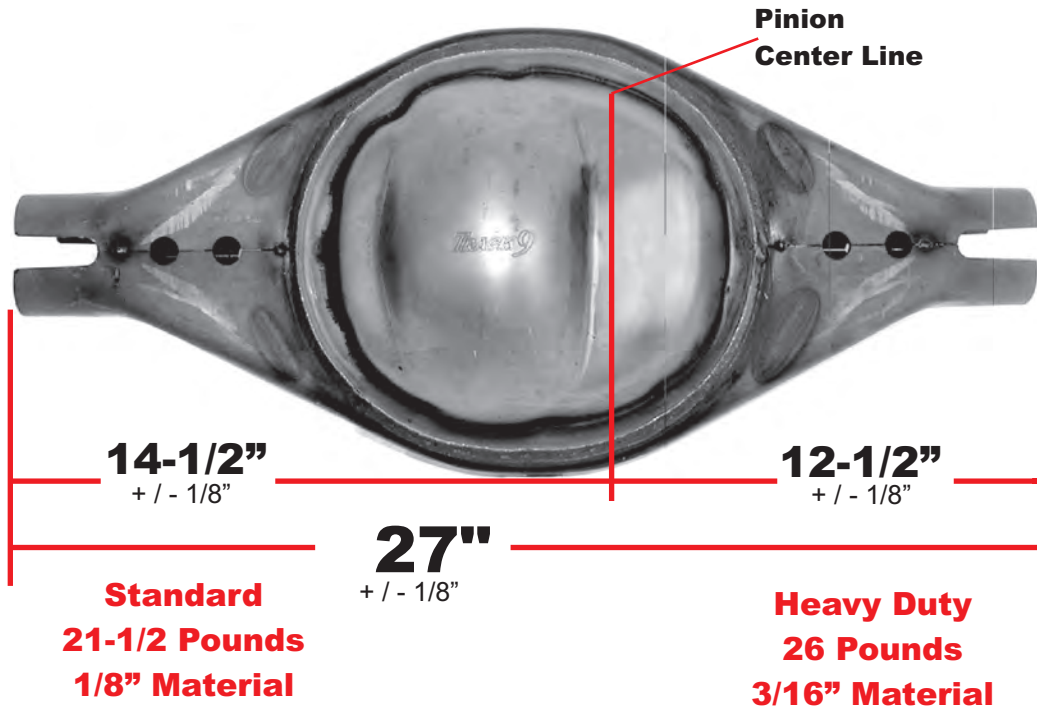

9" Housing ID Sheet

Track 9

Standard #1000-503

Heavy Duty #1000-504

Econo 9

27 Pounds
3/16" Material

#1000-509

+ / - 1/8"