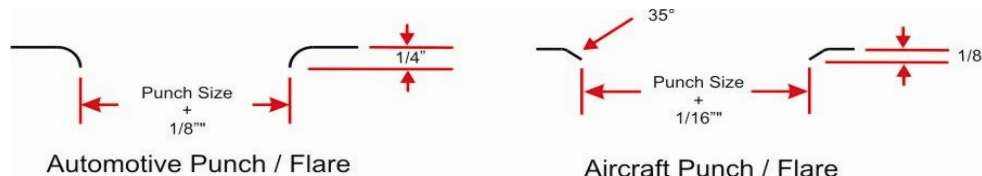

MB MITTLER BROS. MACHINE & TOOL

(636) 745-7757
FAX: (636) 745-2874

Division of Mittler Corp.
P.O. Box 110 Foristell, Missouri 63348-0110
10 Cooperative Way Wright City, MO 63390

PUNCH & FLARE TOOLS / HOLE PUNCHES – 2012

Automotive (Standard) Punch & Flare Tools (automotive and industrial) are designed to punch the required hole size and follow with a *45-degree radius angle* (leg length of 1/4") in metal thickness of .040" to .065" aluminum and mild steel. The total clearance after the punch/flare is made will be 1/8" larger than the punch size ie: 1" OD punch will enlarge to 1-1/8" OD after punch/flare. Punch to die clearance is 0.012".

Aircraft Punch & Flare Tools (AC-35) are designed to punch the required hole size and follow with a *35-degree straight angle* (leg length of 1/8") in metal thickness of .020" to .040" aluminum or mild steel. The total clearance after the punch/flare is made will be 1/16" larger than punch size ie: 1"OD punch will enlarge to 1-1/16" OD after punch/flare. Punch to die clearance is 0.007" because of the thinner gauge metal.