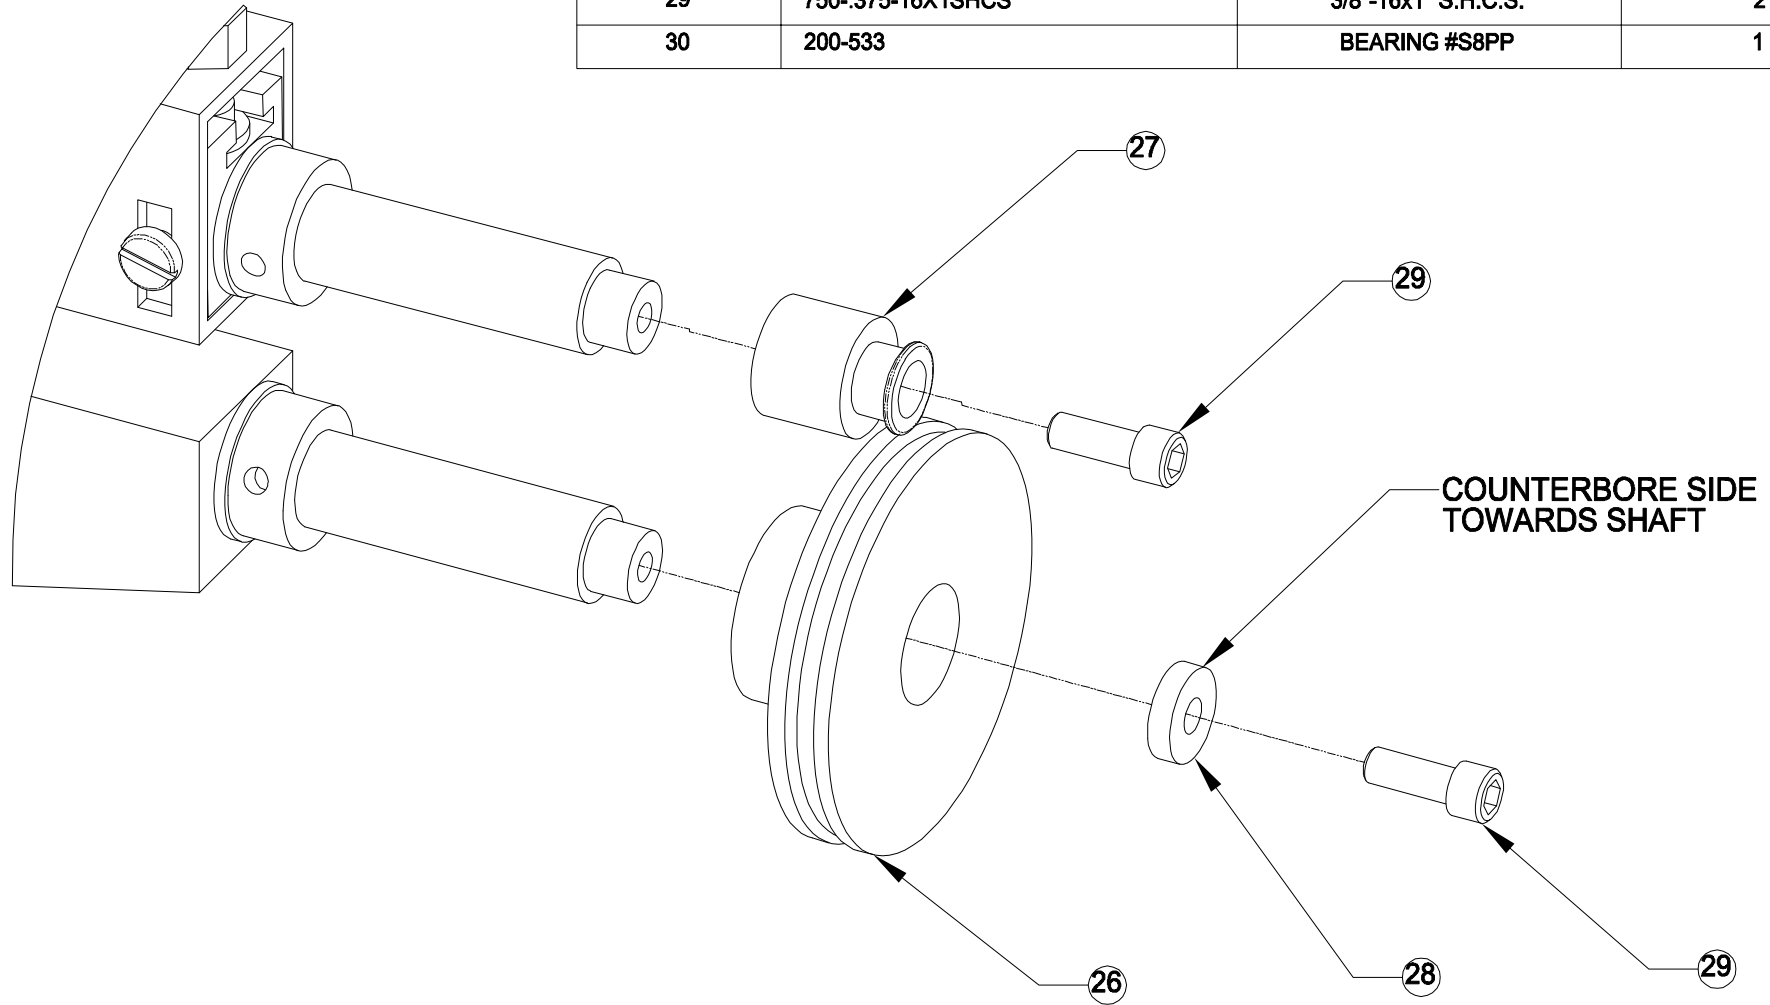

ITEM NO.	PART NUMBER	DESCRIPTION	EXPLODED VIEW/QTY.
26	201-001-L	LOWER ROLL	1
27	201-001-u	UPPER ROLL	1
28	201-001-W	WASHER	1
29	750-.375-16X1SHCS	3/8"-16x1" S.H.C.S.	2
30	200-533	BEARING #S8PP	1

MB MITTLER BROS.
MACHINE & TOOL

10 Cooperative Way Wright city, MO 63390
(636)745-7757 Fax (636)745-2874

POWER TUBE BEAD ROLL

201-001

SIZE DWG. NO. REV

A main assembly

11-24-2004

SHEET 1 OF 1